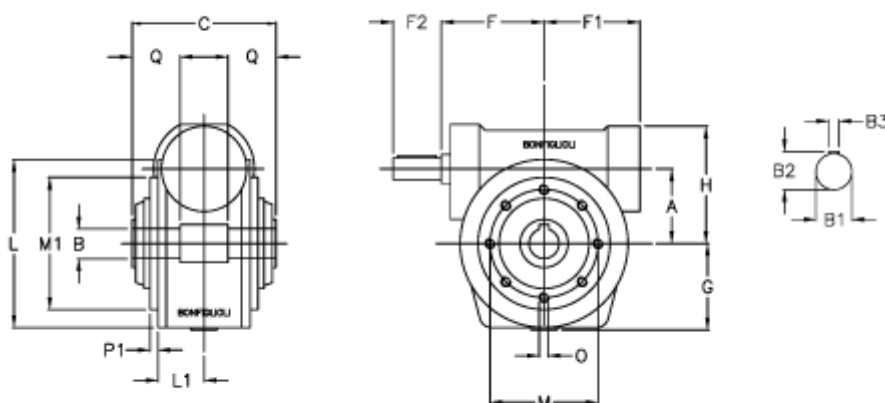

Article number: 3901044035700

Description: Worm gear with solid input shaft
VF 44P-35-HS

Measures

a	= 44.6	F1 = 54	O = M6x8
B	= 18	F2 = 30	P1 = 2.0
B1	= 11	g = 51	Q = 24.5
B2	= 12.5	H = 71	
B3	= 4	L = 80.0	
C	= 64	L1 = 35.0	
Description	= VF 44P-xx-HS	m = 65	
F	= 54.0	M1 = 50	